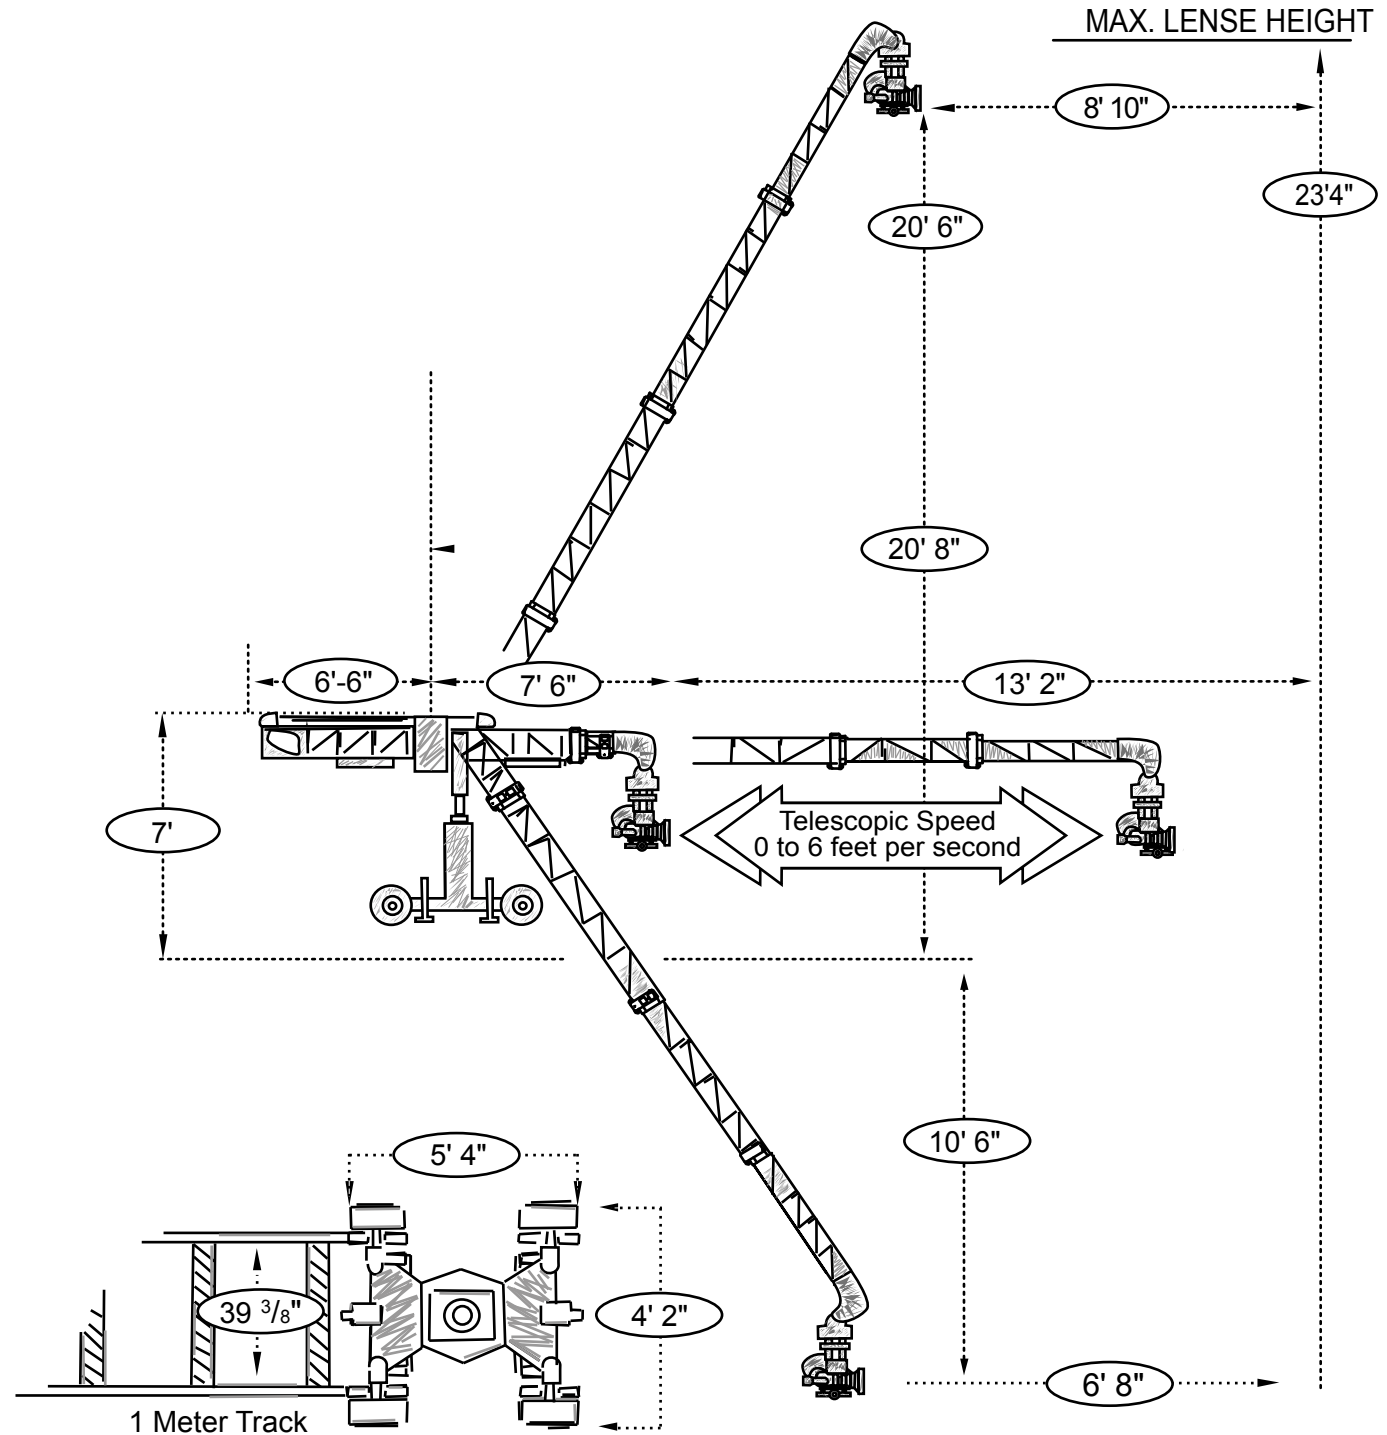

These measurements are only meant as an initial guideline. We stock a wide range of special accessories, and we can promptly design & build custom ones to fill your specific requirements. The specs can also be greatly expanded by making use of the many tried & tested combinations with third party equipment.

Maximum "All Up" Weight
2,400 lbs

Maximum Weight of Single Item
500 lbs (crane boom)

Maximum Payload
165 lbs (head + camera)

Power Supply
110VAC, 6A, 15A peak